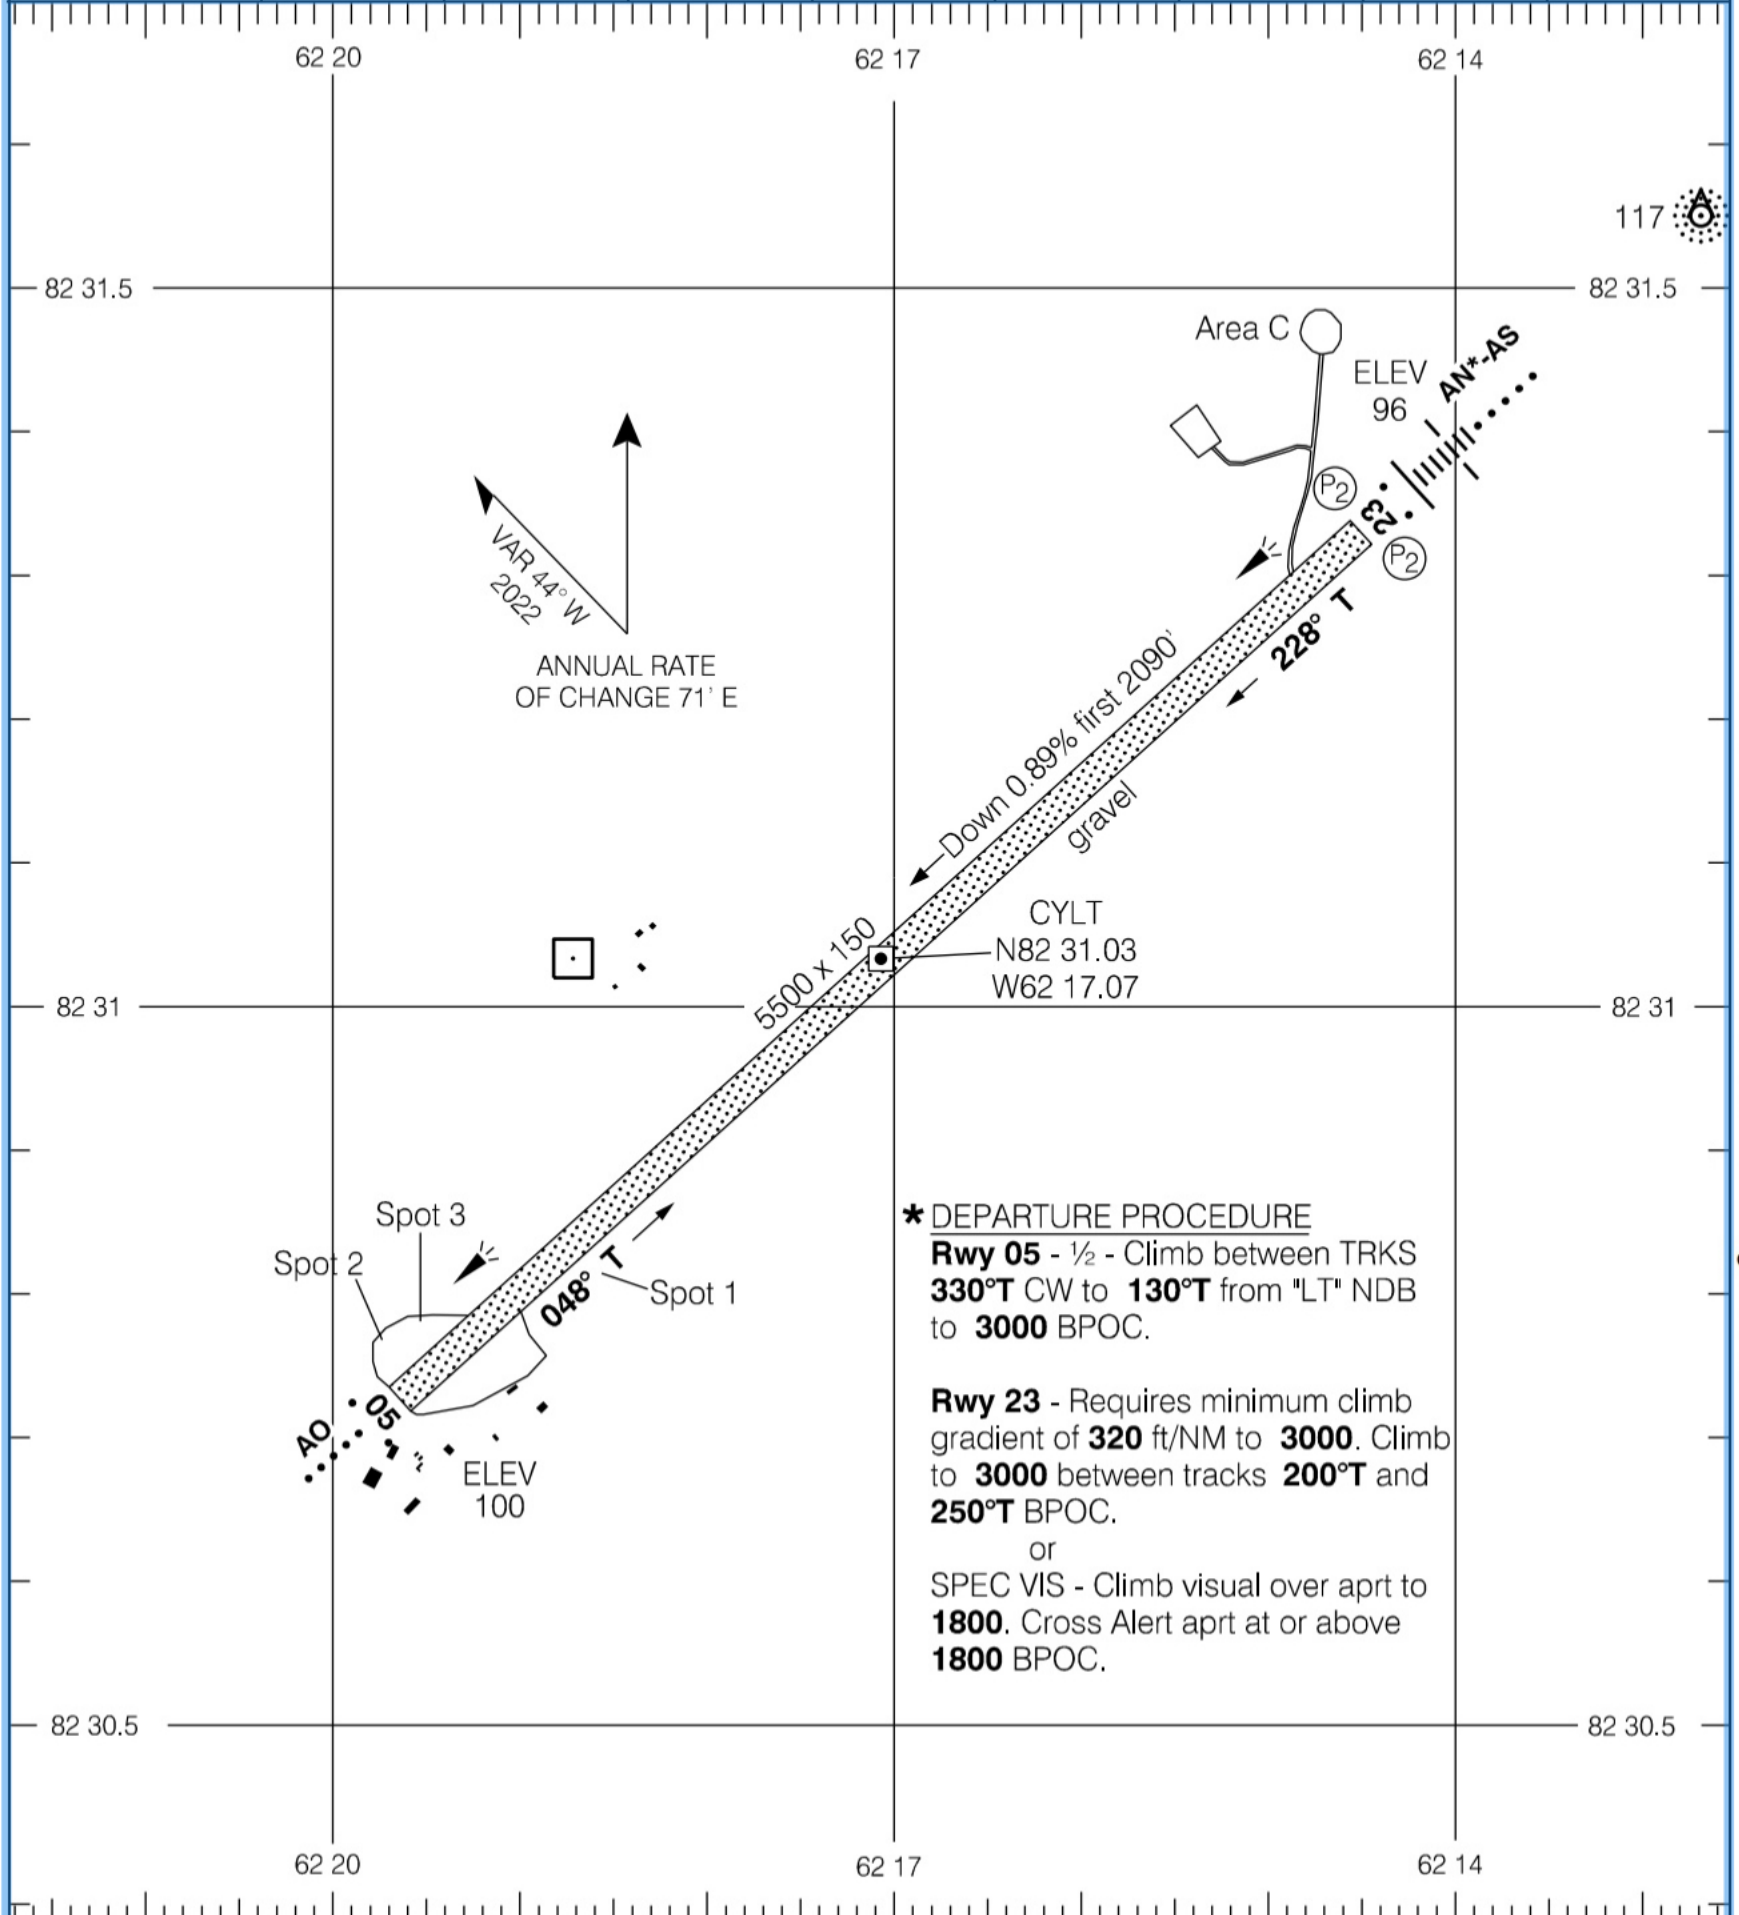

AERODROME CHART (DND)

				TFC - 126.7		ATF	
DECL DIST	05	23					
TORA	5500	5500					
TODA	5500	5500					
ASDA	5500	5500					
LDA	5500	5500					

TAKE-OFF MINIMA	SCALE IN FEET
Rwys 05; 23: *	1000 0 1000 2000

AERODROME CHART (DND)

EFF 29 DEC 22

Source of Canadian Civil Aeronautical Data: © 2024 NAV CANADA All rights reserved